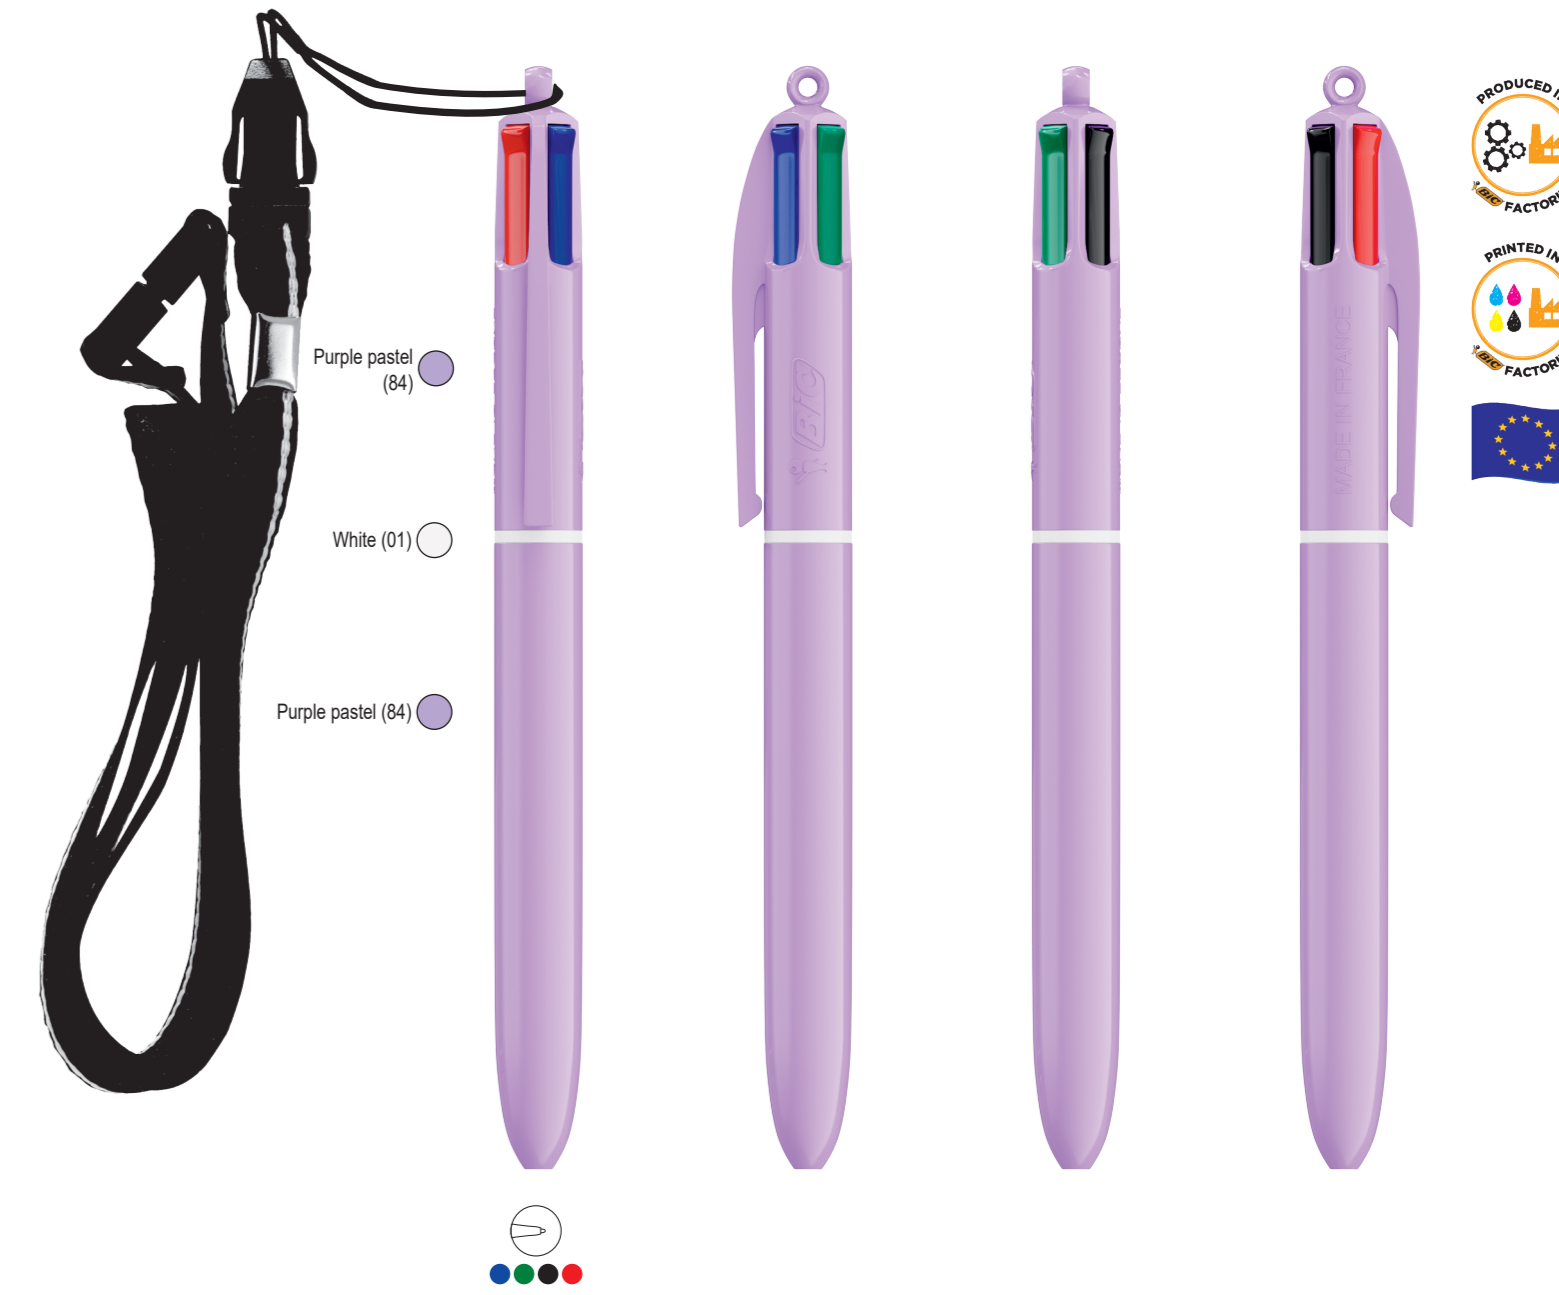

LP&UP Purple Pastel_RI white

Purple pastel (84)
White (01)
Purple pastel (84)