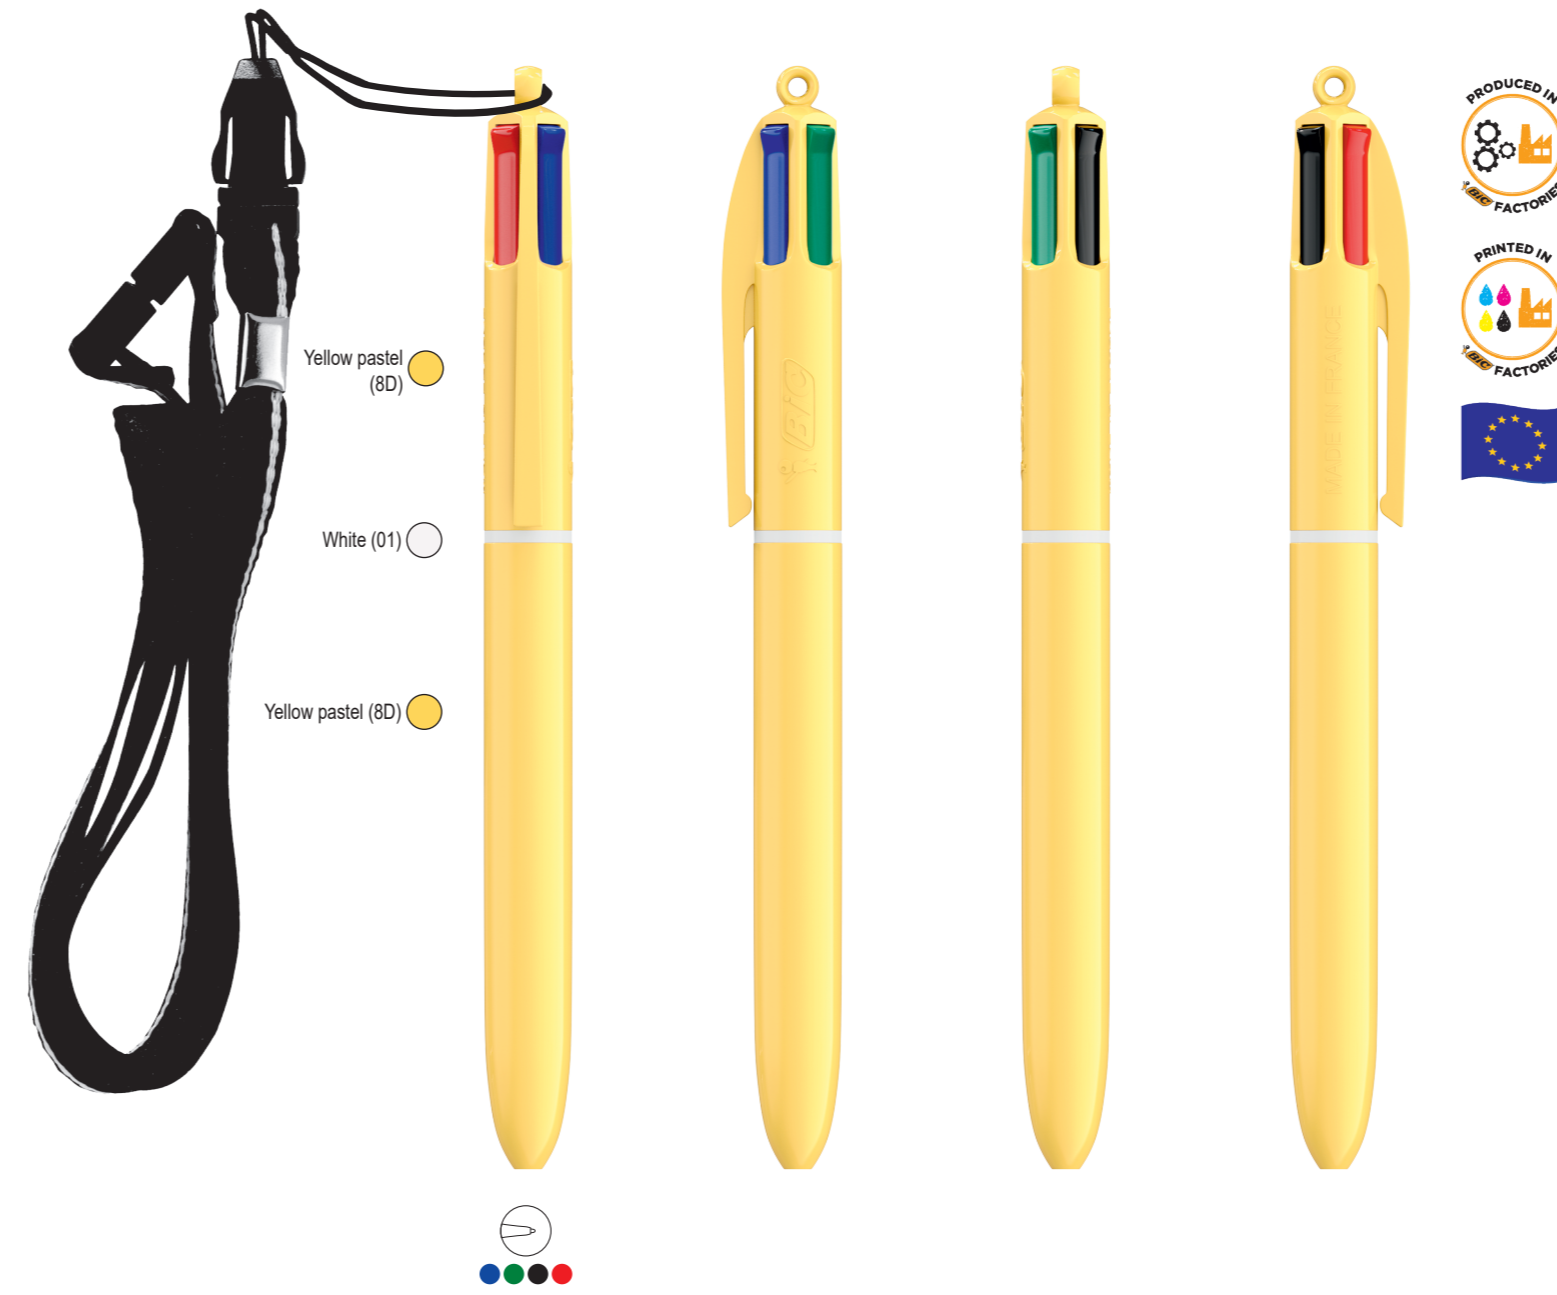

LP&UP Yellow Pastel_RI white

Yellow pastel (80)
White (01)
Yellow pastel (80)