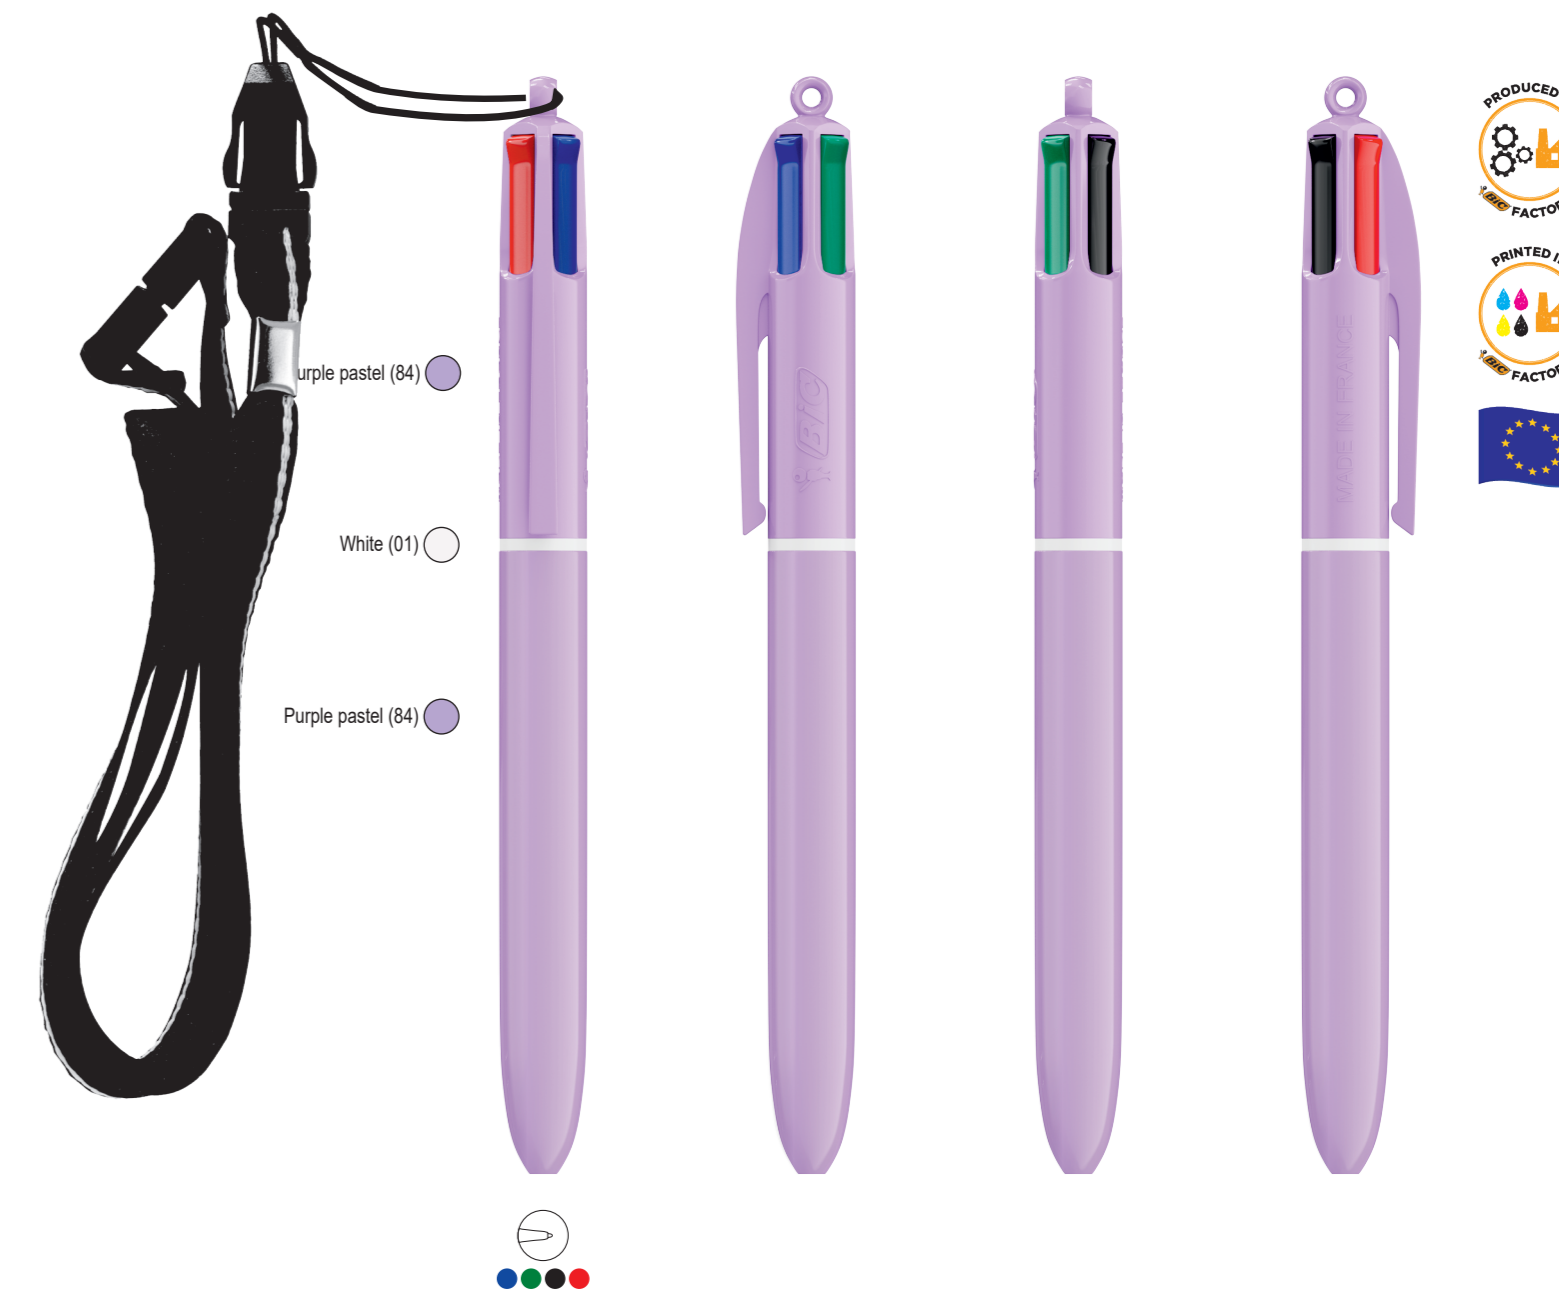

LP&UP Purple Pastel_RI white

Purple pastel (84)
White (01)
Purple pastel (84)

DIGITAL TRANSFER
Barrel: 36 x 62 mm.