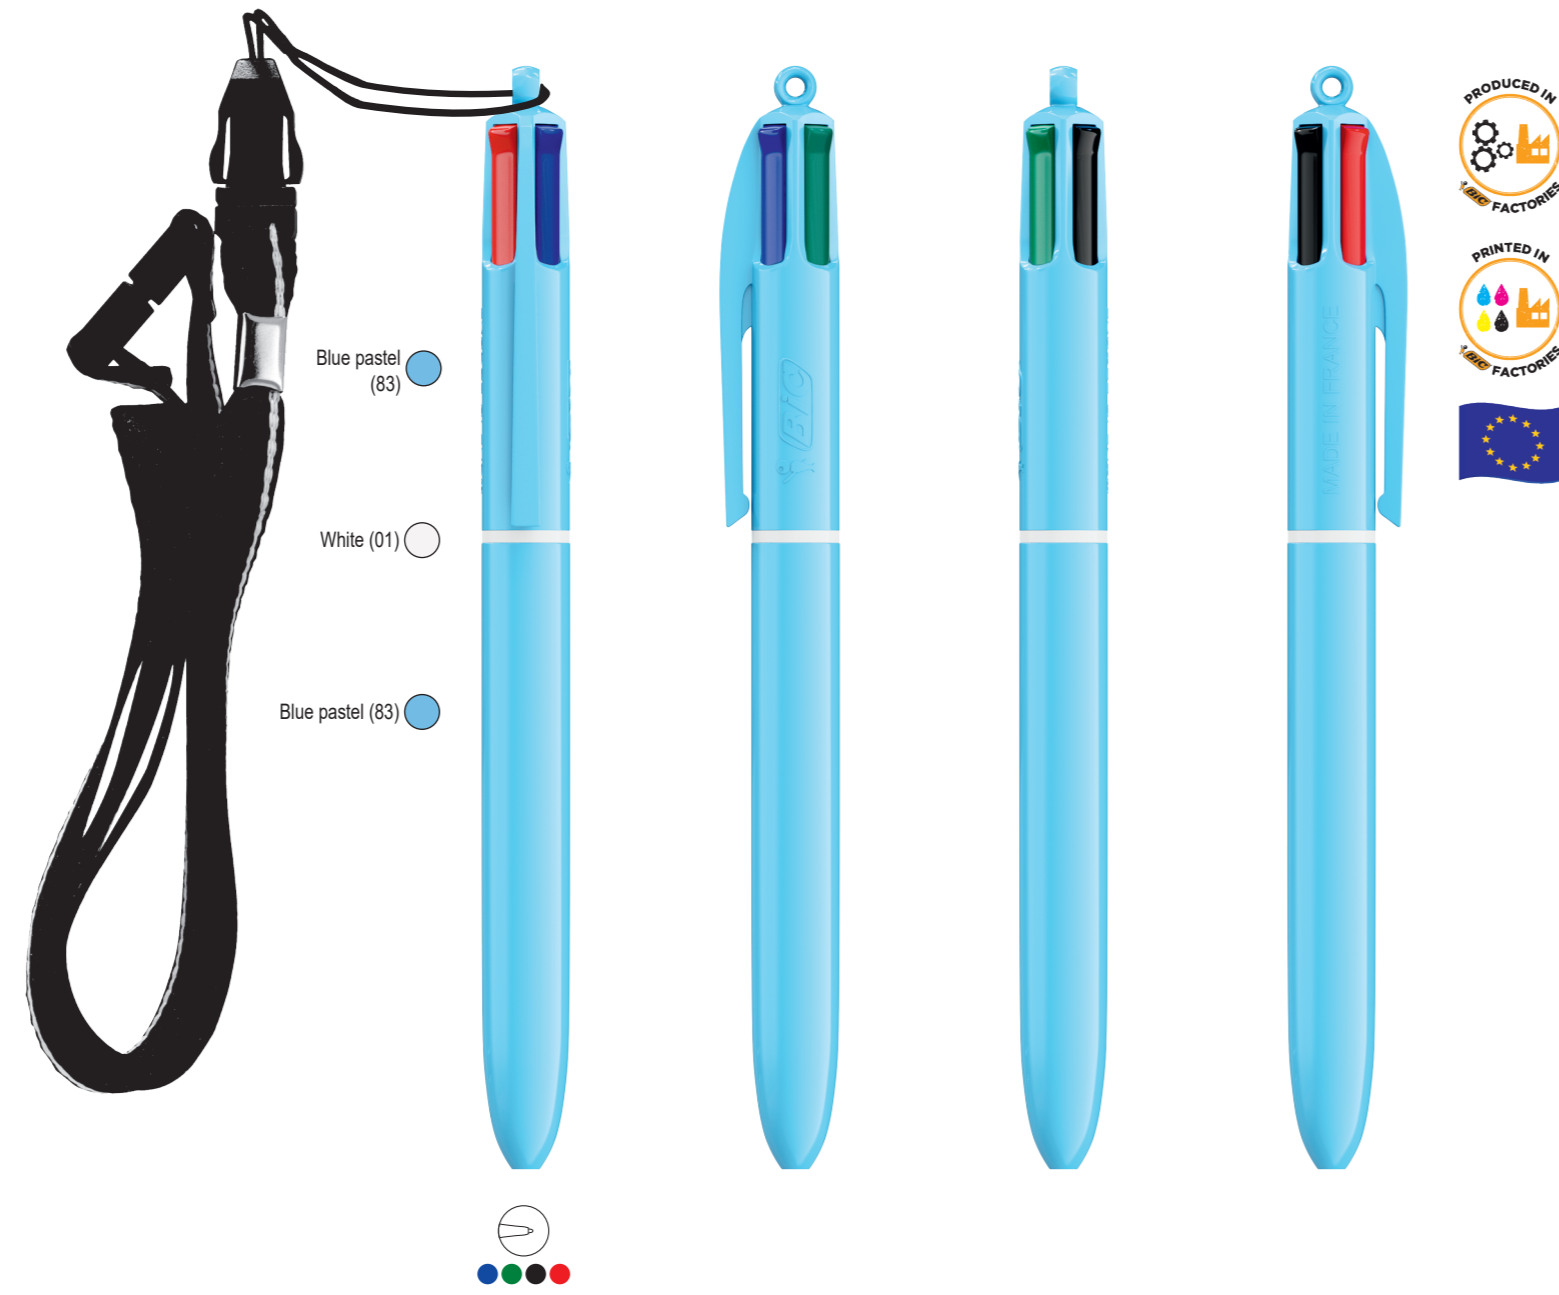

LP&UP Blue Pastel_RI white

Blue pastel (83)
White (01)
Blue pastel (83)