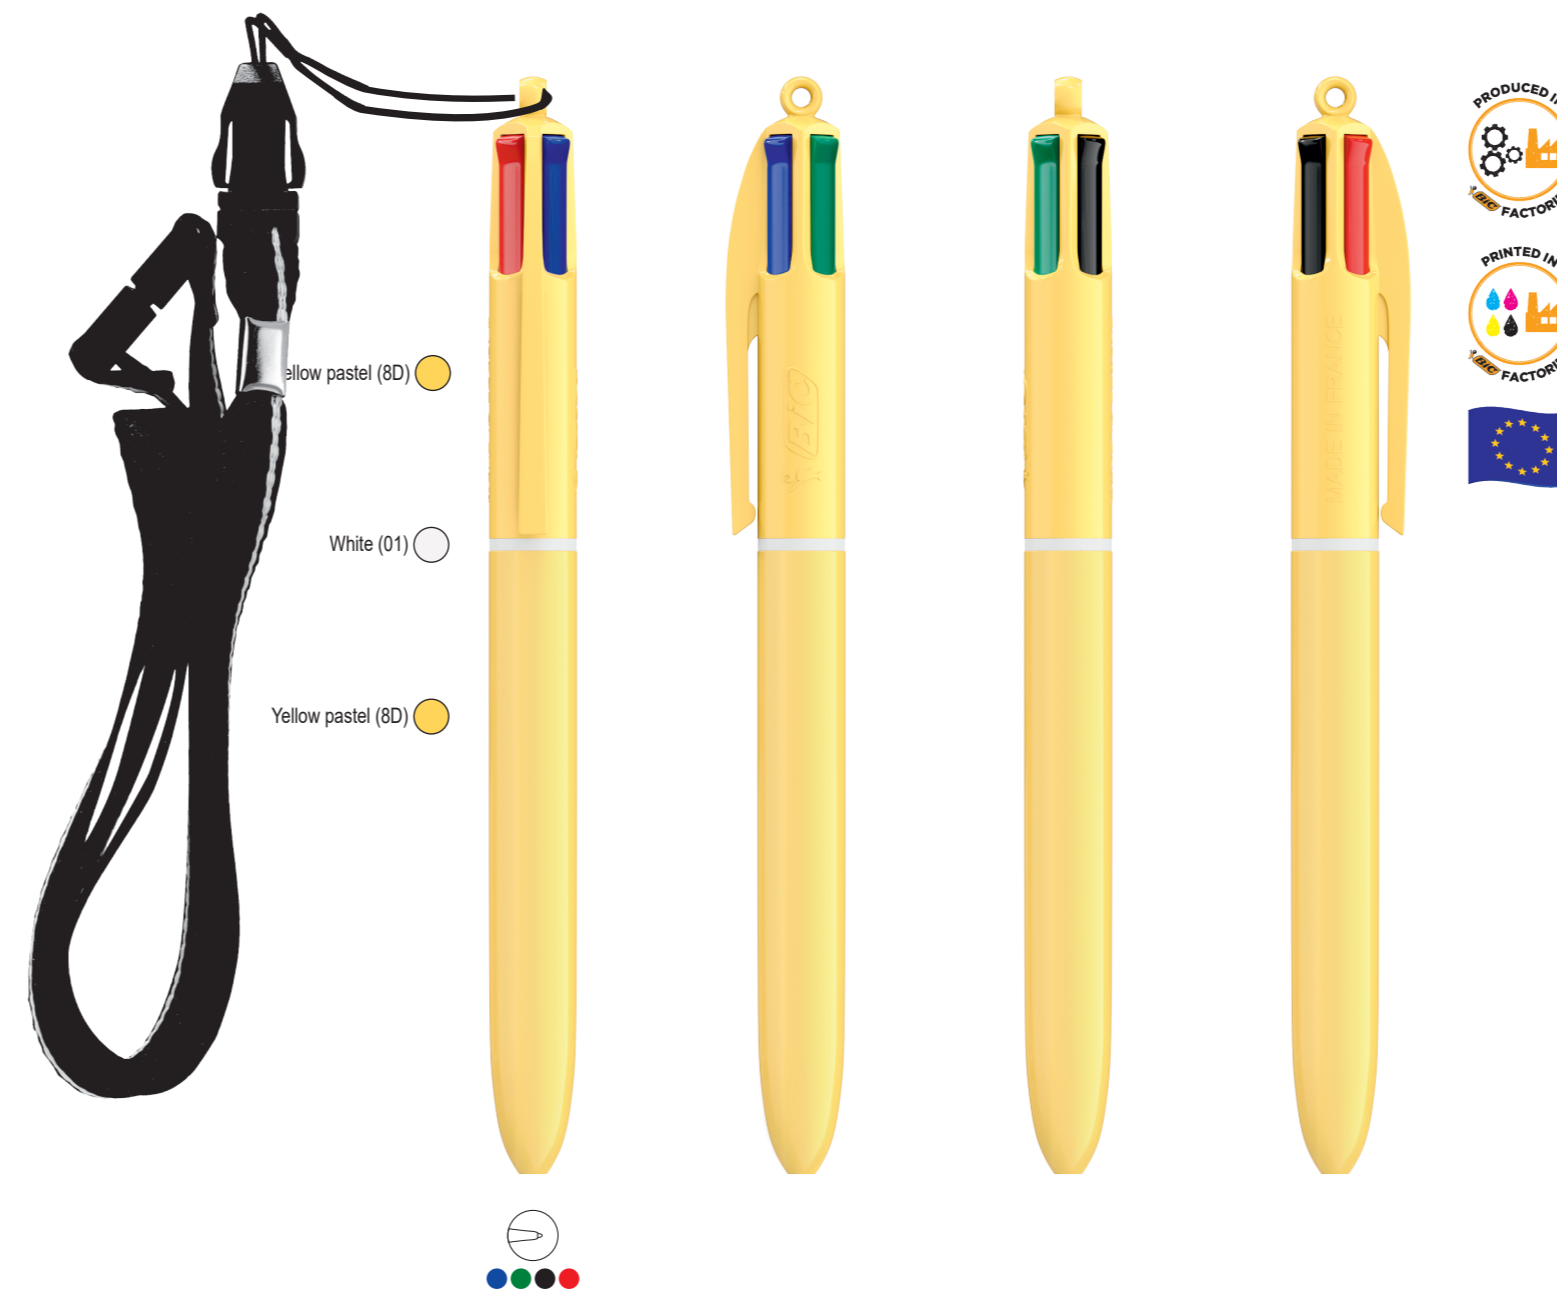

LP&UP Yellow Pastel_RI white

Yellow pastel (80)
White (01)
Yellow pastel (80)