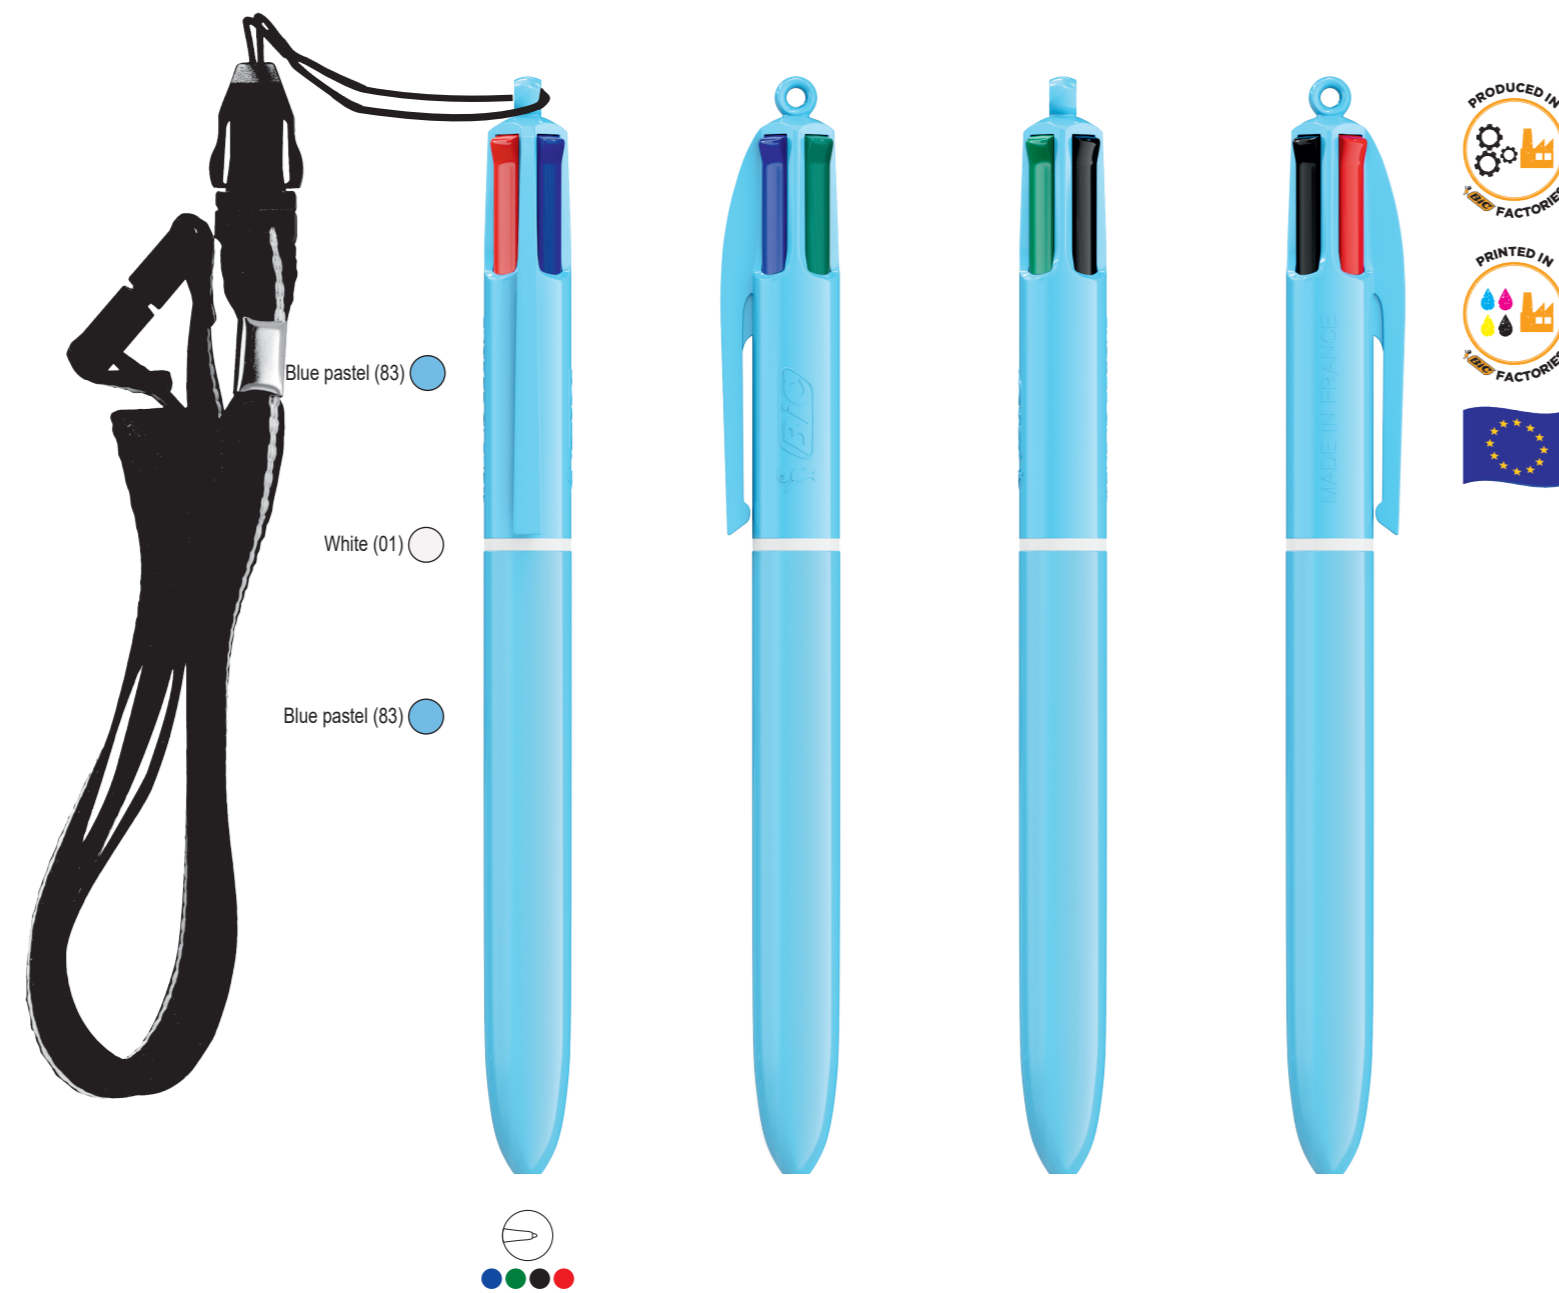

LP&UP Blue Pastel_RI white

Blue pastel (83)
White (01)
Blue pastel (83)